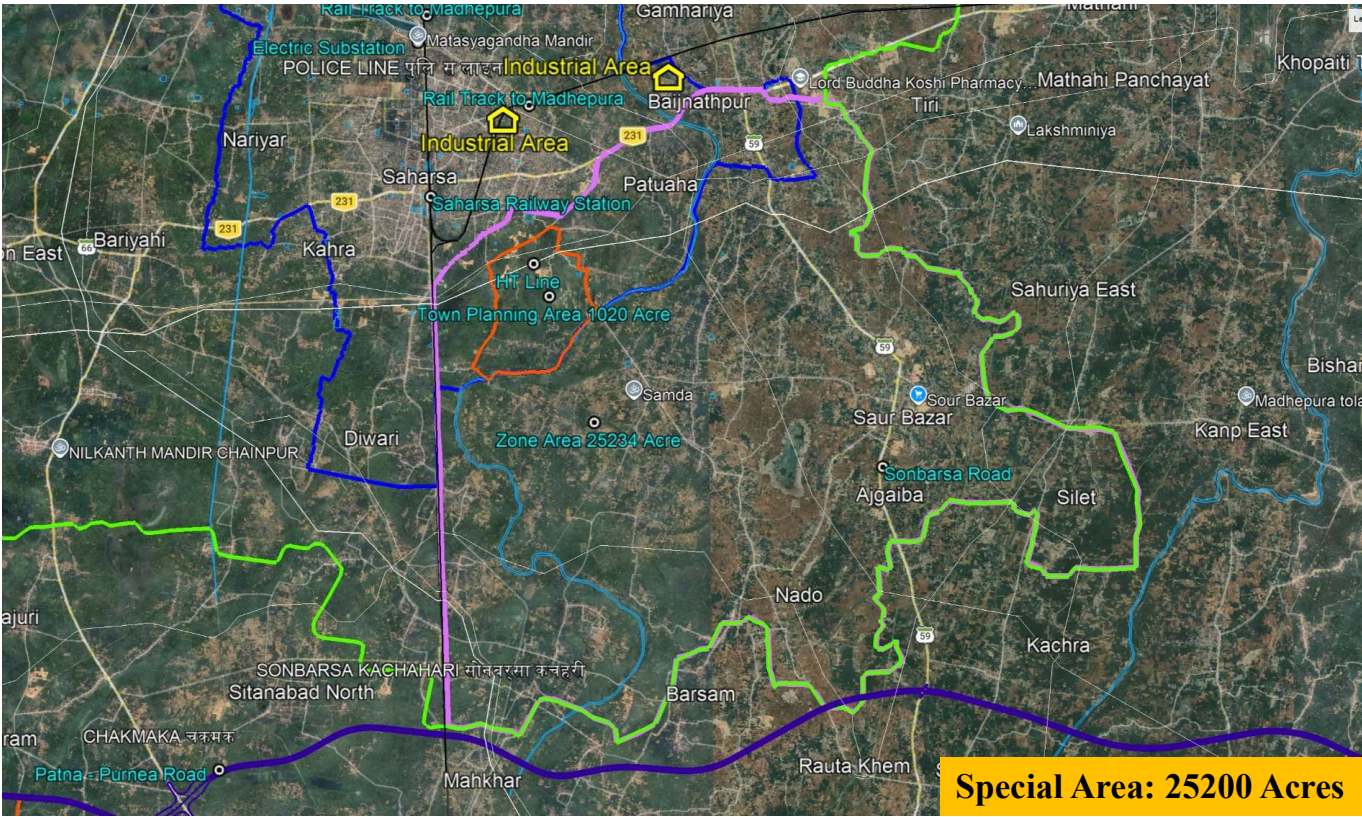

# अनुलग्नक –5

**Core Area 1: 1020 Acres**

**Core Area Location**

Distance from Main City's Boundary	Within ULB boundary
Distance from CBD	3 Km (Naya Bazaar)
Railway Station	2.5 km from Saharsa Station
Airport	75 KM (Purnea Airport)