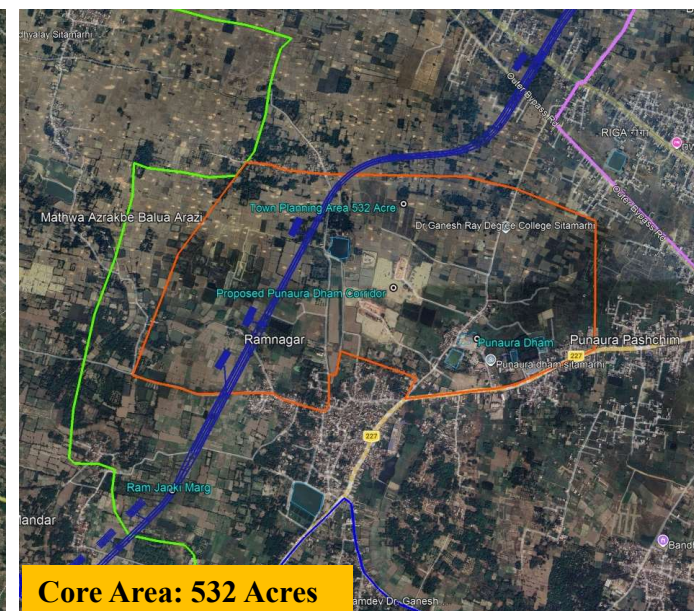

Special Area and Core Area Identification – Sitapuram (Sitamarhi)

अनुलग्नक -11

Core Area Location	
Distance from Main City's Boundary	Within boundary
Distance from CBD	3.5 Km (Bazaar Samiti)
Railway Station	2.5 km from Sitamarhi Station
Airport	58 KM (Darbhanga Airport)
Special Area Location	
North	Sitamarhi Barganiya line/ Planning area boundary
South	Near Bypass/ Bhorha
East	Lakhandei River
West	Sankhan

1. **Legend:**
2. Municipal Corporation
   - Planning Area
   - Proposed Special Area
   - Proposed Core Area

1. **Special Area Selection Criteria/Potential:**
2. Punaura Dham Corridor
   - Ram Janki Marg - Highway
   - Near Sitamarhi Bypass road
   - Sitamarhi Sheohar Highway (NH 227)
   - Near Patna Sitamarhi Highway (NH 22)

1. **Core Area Criteria:**
2. Punaura Dham Corridor
   - Ram Janki Marg – Highway