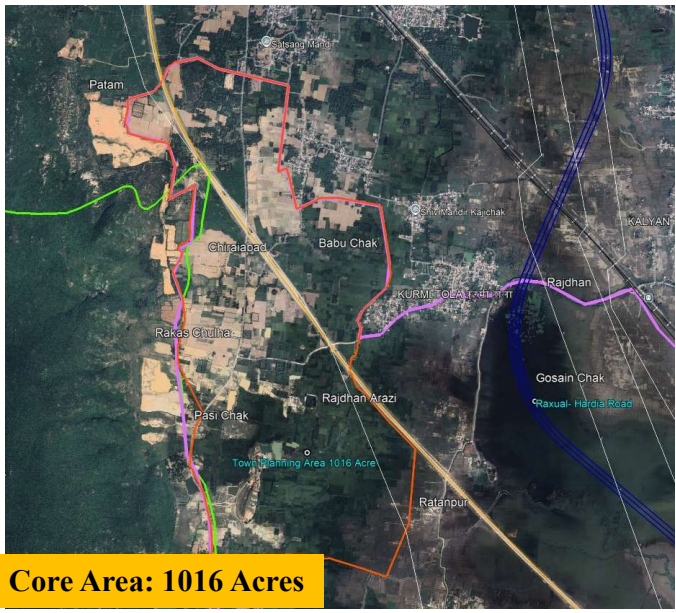

Special Area and Core Area Identification – Munger

अनुलग्नक – 7

Core Area Location	
Distance from Main City's Boundary	8 KM
Distance from CBD	13 Km (Vasudevpur)
Railway Station	12 km from Munger Station
Airport	25 KM (Pr. Sultanganj Airport)

Legend:

- Blue line: Municipal Corporation
- Green line: Planning Area
- Pink line: Proposed Special Area
- Red line: Proposed Core Area

Special Area Selection Criteria/Potential:

- Within Planning Area
- Ganga Path
- Raxaul Haldia Highway
- Pirpainti-Bhagalpur-Mokama-Patna Road

Core Area Criteria:

- Bhagalpur-Mokama-Patna Road
- Raxaul Haldia Highway

Special Area Location	
North	Etahri
South	Lohchi
East	Bariarpur/Ganga
West	Jamalpur City/ Hill