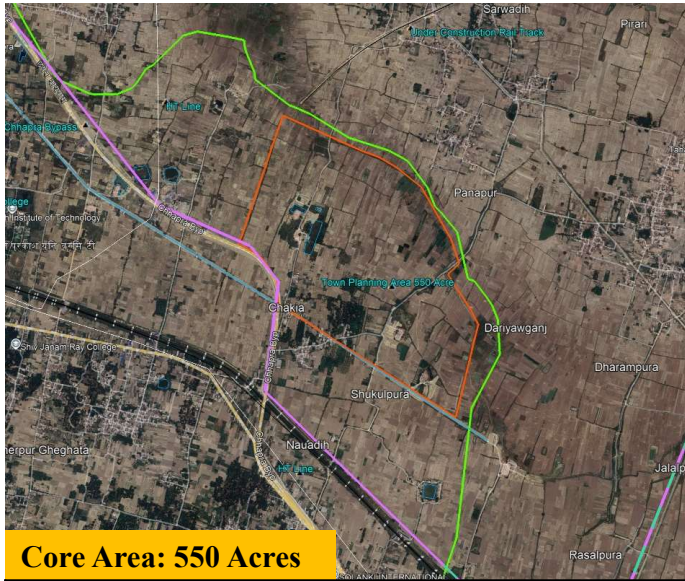

Special Area and Core Area Identification – Chapra

अनुलग्नक -9

Core Area Location	
Distance from Main City's Boundary	1.5 KM
Distance from CBD	7.5 Km (Gudri Bazaar)
Railway Station	8 km from Chhapra Station
Airport	35KM (Pr. Sonepur Airport)

Special Area Location	
North	Garkha/Khaira
South	Chhapra Bypass/ Chhapra Dighwara-Railway Line
East	Garkha-Chirand Road
West	Chhapra-Marhaura Rail Line

Special Area Selection Criteria/Potential:

- Within proposed extension of Chhapra Planning Area
- Near Jai Prakash University
- Near New Govt. Medical College and Hospital
- Chhapra Bypass
- Chhapra-Muzaffarpur (NH 722)
- Near Veer Kunwar Singh Setu (connecting Arrah and South Bihar)

Core Area Criteria:

- Near Jai Prakash University,
- Near Govt. Medical College and Hospital
- Chhapra Bypass