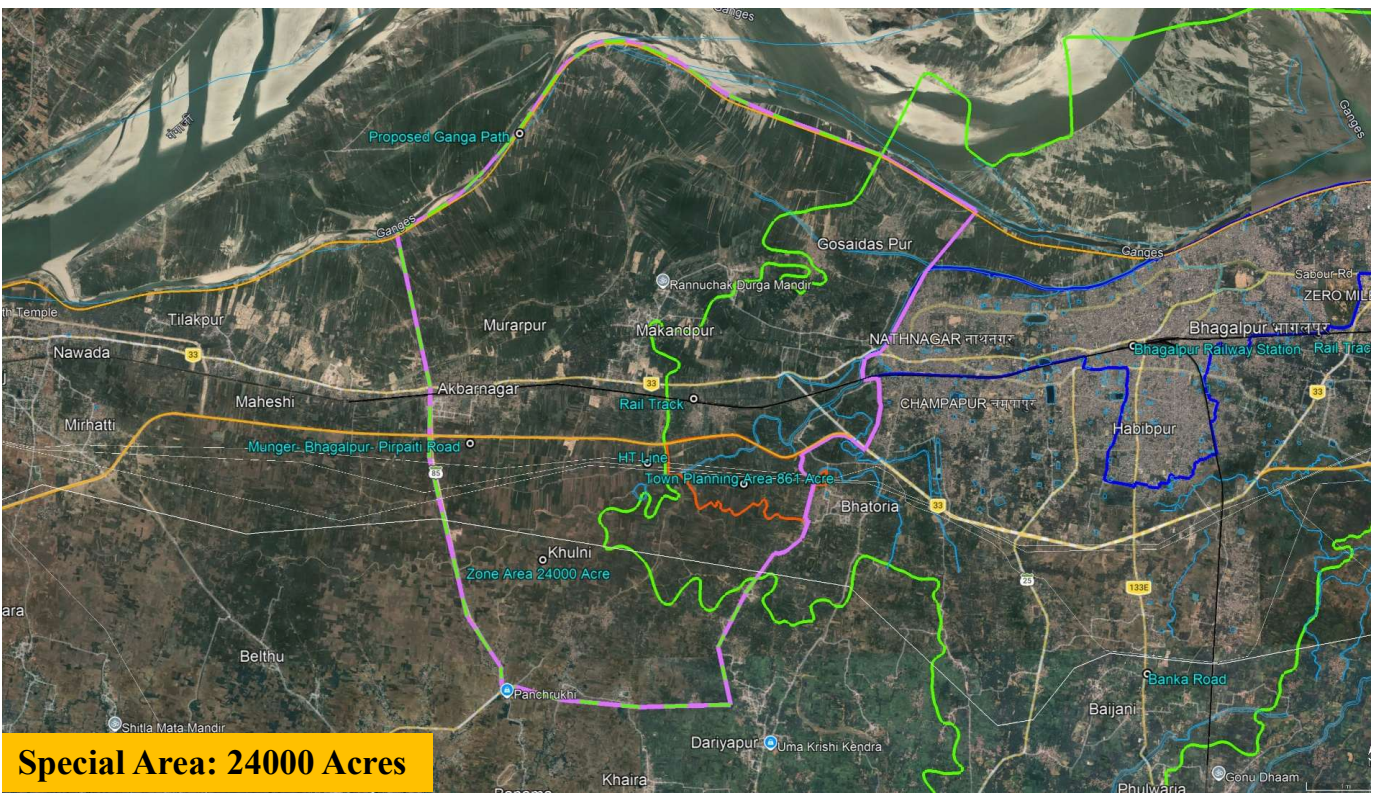

Core Area: 861 Acres

Special Area and Core Area Identification – Bhagalpur

Special Area: 24000 Acres