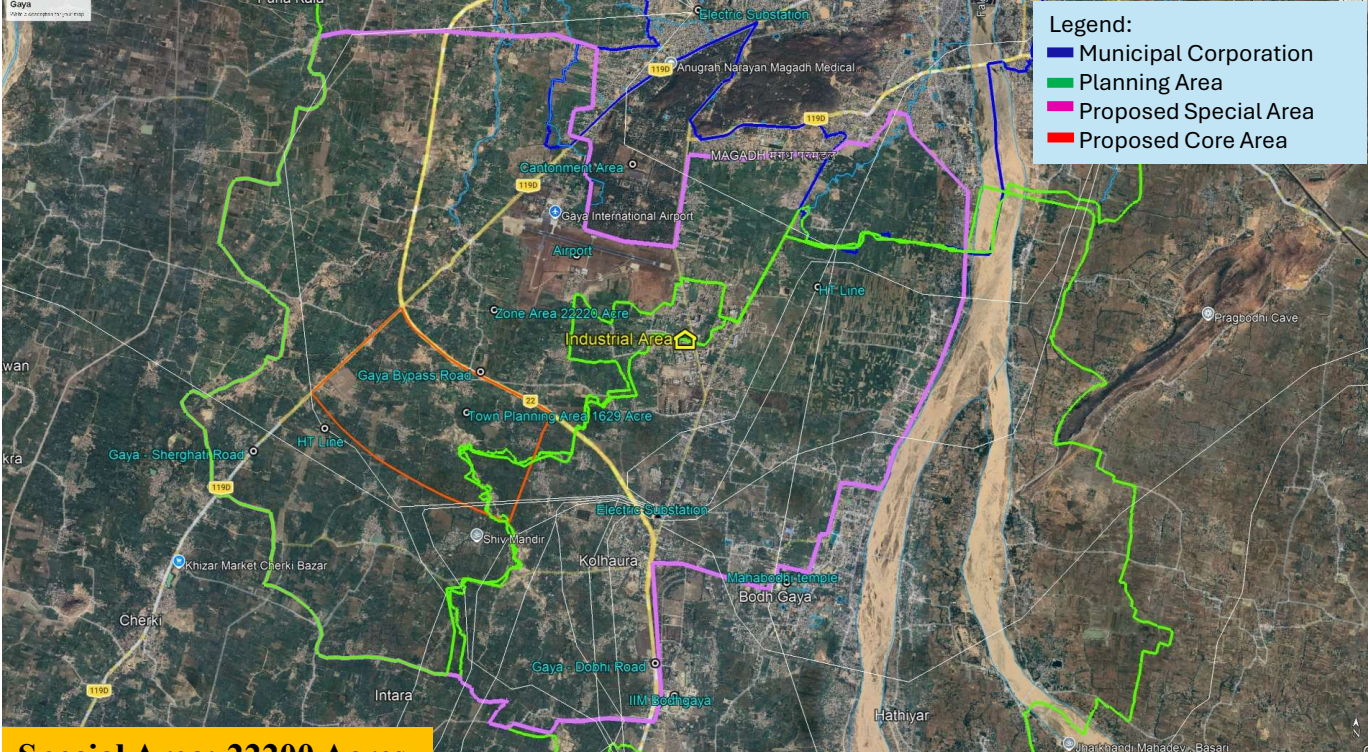

Special Area and Core Area Identification – Gaya Ji

अनुलग्नक –3

Special Area: 22200 Acres

1. **Special Area Selection Criteria/Potential:**
2. Within Gaya and Bodhgaya Planning Area
   - Gaya International Airport
   - Gaya Dobhi Highway (NH 22)
   - Gaya Sherghati (NH 119D)
   - Gaya Bodhgaya continuum

1. **Core Area Criteria:**
2. At junction of Gaya Dobhi Highway (NH 22) and Gaya Sherghati (NH 119D)