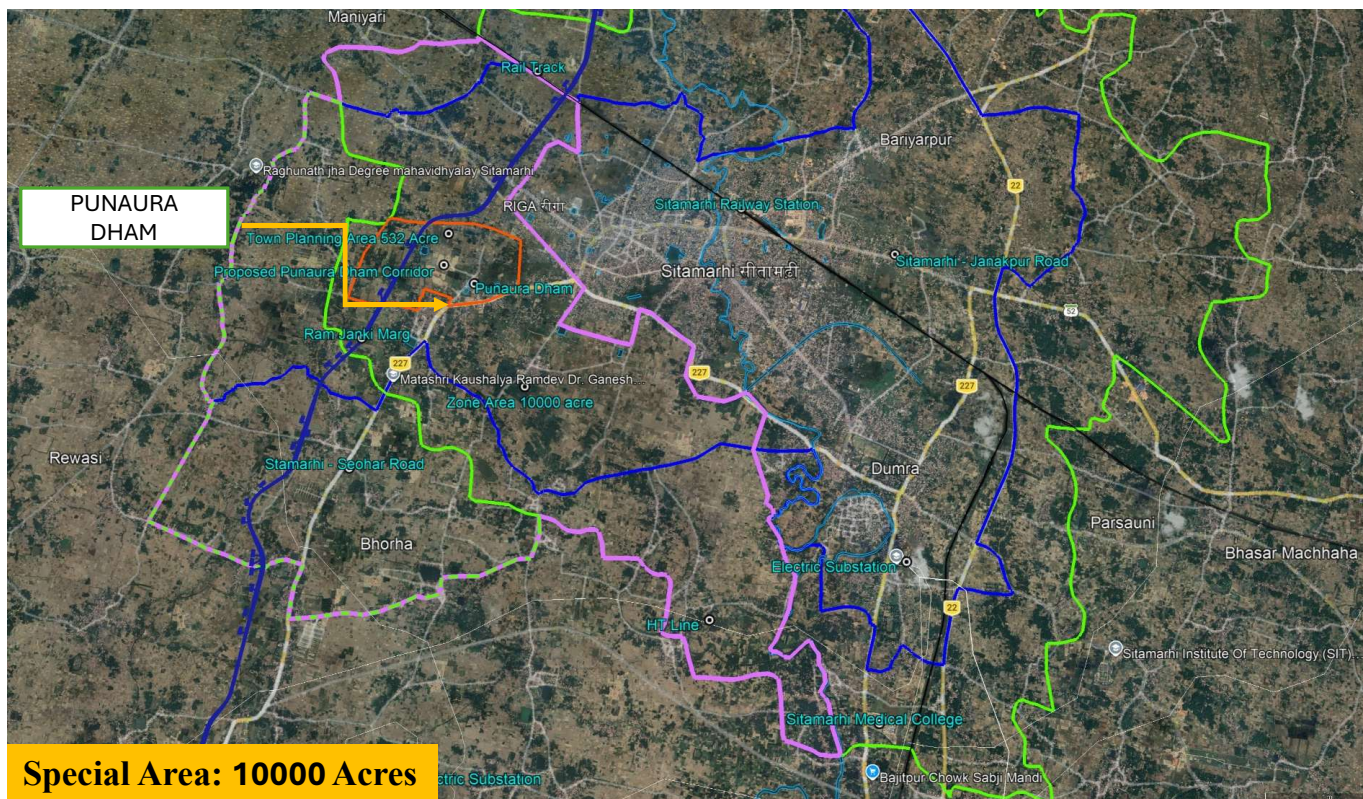

Special Area and Core Area Identification – Sitapuram (Sitamarhi)

अनुलग्नक -11

Core Area Location	
Distance from Main City's Boundary	Within boundary
Distance from CBD	3.5 Km (Bazaar Samiti)
Railway Station	2.5 km from Sitamarhi Station
Airport	58 KM (Darbhanga Airport)
Special Area Location	
North	Sitamarhi Barganiya line/ Planning area boundary
South	Near Bypass/ Bhorha
East	Lakhandei River
West	Sankhan

1. **Legend:**
2. Municipal Corporation
   - Planning Area
   - Proposed Special Area
   - Proposed Core Area

1. **Special Area Selection Criteria/Potential:**
2. Punaura Dham Corridor
   - Ram Janki Marg - Highway
   - Near Sitamarhi Bypass road
   - Sitamarhi Sheohar Highway (NH 227)
   - Near Patna Sitamarhi Highway (NH 22)

1. **Core Area Criteria:**
2. Punaura Dham Corridor
   - Ram Janki Marg – Highway