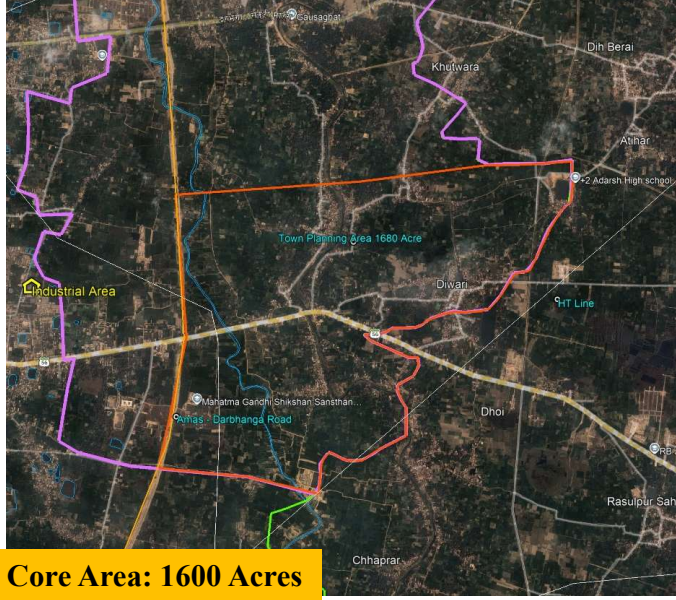

Special Area and Core Area Identification – Darbhanga

अनुलग्नक -4

Core Area: 1600 Acres

Core Area Location	
Distance from Main City's Boundary	3.5 KM
Distance from CBD	10 Km
Railway Station	4.5 km from Darbhanga Railway Station
Airport	1.5 KM
Special Area Location	
North	Planning Area/ Barahi
South	Dhoi
East	Planning Area/Bhushkol
West	Darbhanga Town/ Siso

Legend:

- Municipal Corporation
- Planning Area
- Proposed Special Area
- Proposed Core Area

Special Area Selection Criteria/Potential:

- Within Planning Area
- Darbhanga Airport
- Amas Darbhanga Expressway
- Adjacent to ULB

Core Area Criteria:

- At Junction of Amas Darbhanga Expressway
- Darbhanga- Sakri Road

Special Area: 17400 Acres