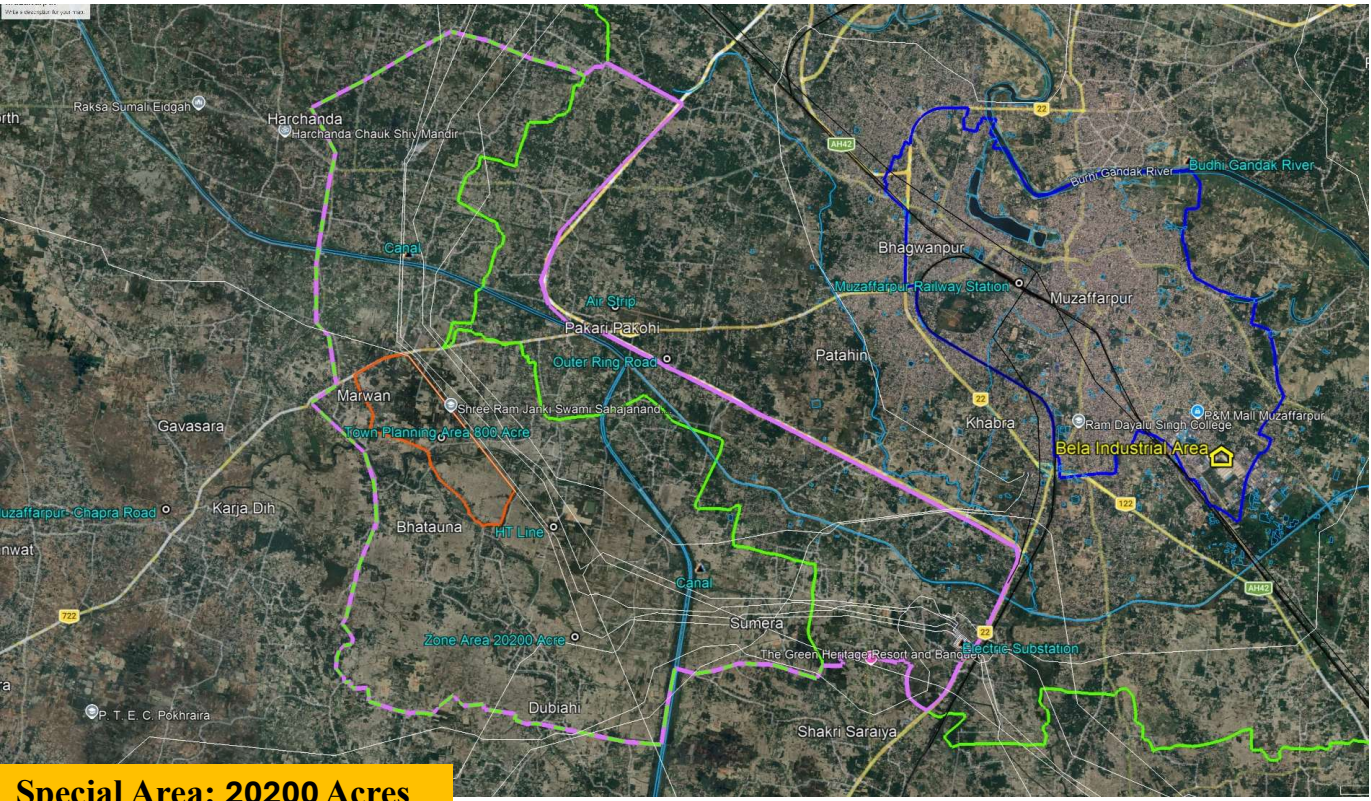

Special Area and Core Area Identification – Muzaffarpur

अनुलग्नक – 8

Special Area: 20200 Acres