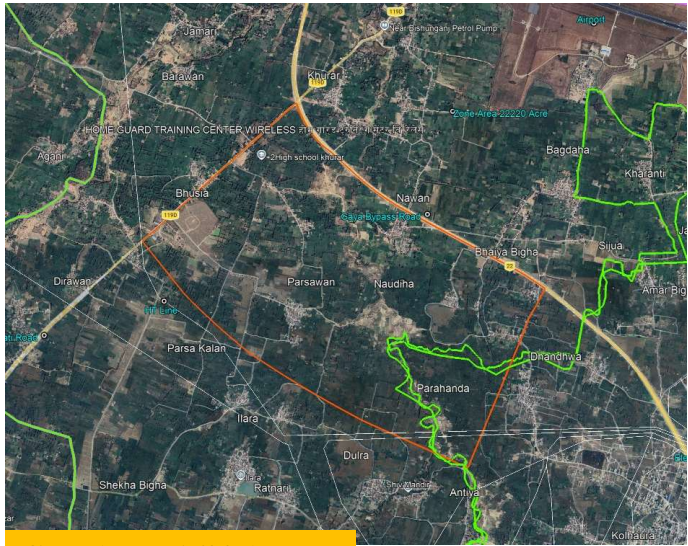

# Special Area and Core Area Identification – Gaya Ji

- Core Area Criteria:**
- At junction of Gaya Dobhi Highway (NH 22) and Gaya Sherghati (NH 119D)

**Core Area: 1629 Acres**

Core Area Location	
Distance from Main City's Boundary	3 Km
Distance from CBD	12 Km (Manpur)
Railway Station	12.5 Km from Gaya Station
Airport	5 KM (Gaya Airport)