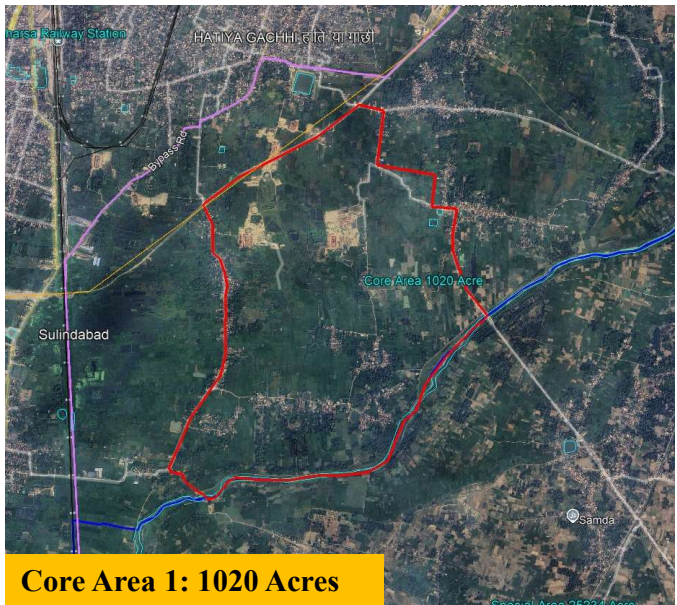

# अनुलग्नक –5

**Core Area 1: 1020 Acres**

**Core Area Location**

Distance from Main City's Boundary	Within ULB boundary
Distance from CBD	3 Km (Naya Bazaar)
Railway Station	2.5 km from Saharsa Station
Airport	75 KM (Purnea Airport)