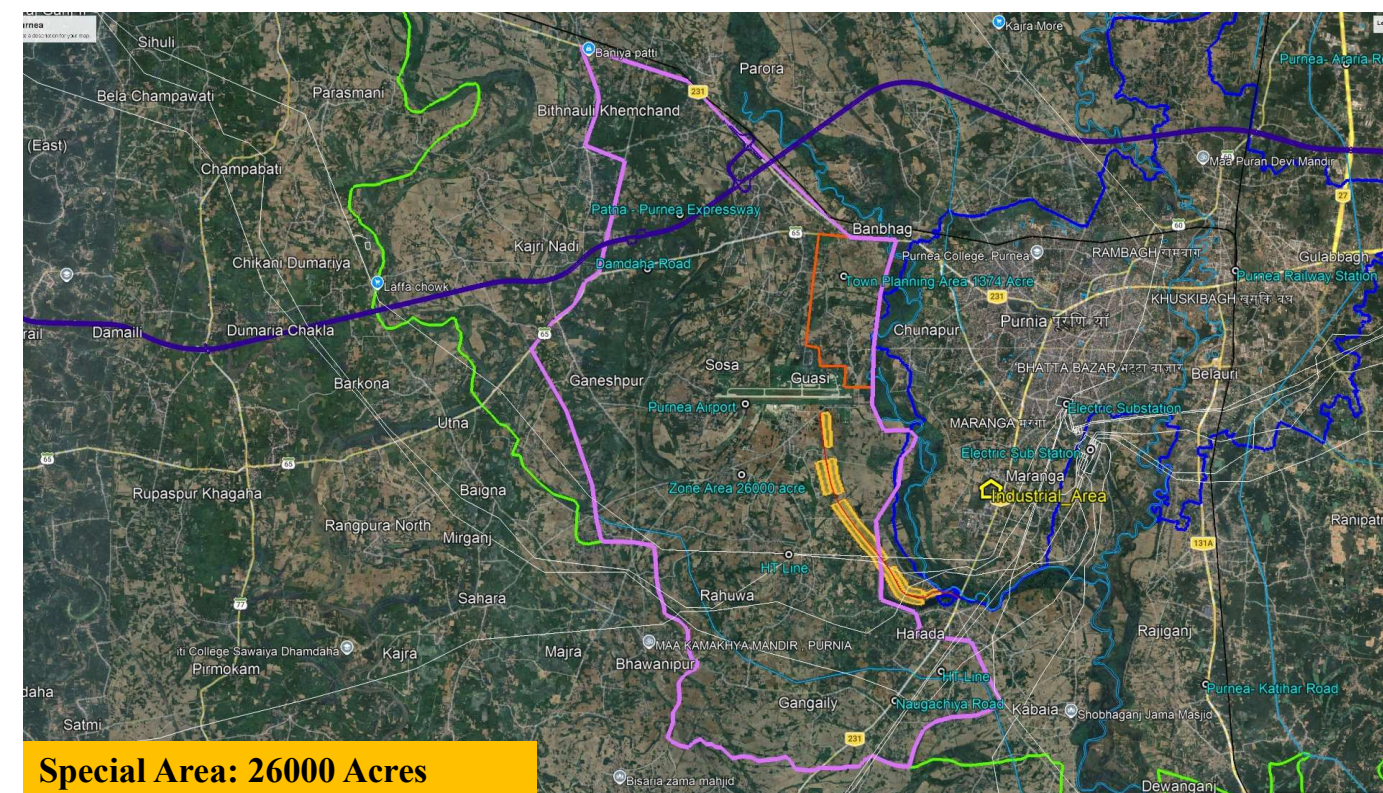

Special Area and Core Area Identification – Purnea

अनुलग्नक –6

Legend:

- Blue line: Municipal Corporation
- Green line: Planning Area
- Pink line: Proposed Special Area
- Red line: Proposed Core Area

Special Area Selection Criteria/Potential:

- Within Planning Area
- Purnea Airport
- Patna Purnea Expressway
- Adjacent to Purnea City ULB

Core Area Criteria:

- Purnea Airport
- Near Patna Purnea Expressway
- Close to Purnea City

Special Area Location	
Distance from Main City's Boundary	Adjacent to ULB Boundary
Distance from CBD	8 Km (Gulabbagh)
Railway Station	9 km from Purnea Station
Airport	1 KM (Purnea Airport)
Special Area Location	
North	Patna-Purnea Expressway/ Water Channel/ Railway line
South	Planning Area/ Gangaily
East	Water Channel
West	Planning Area / Rahua