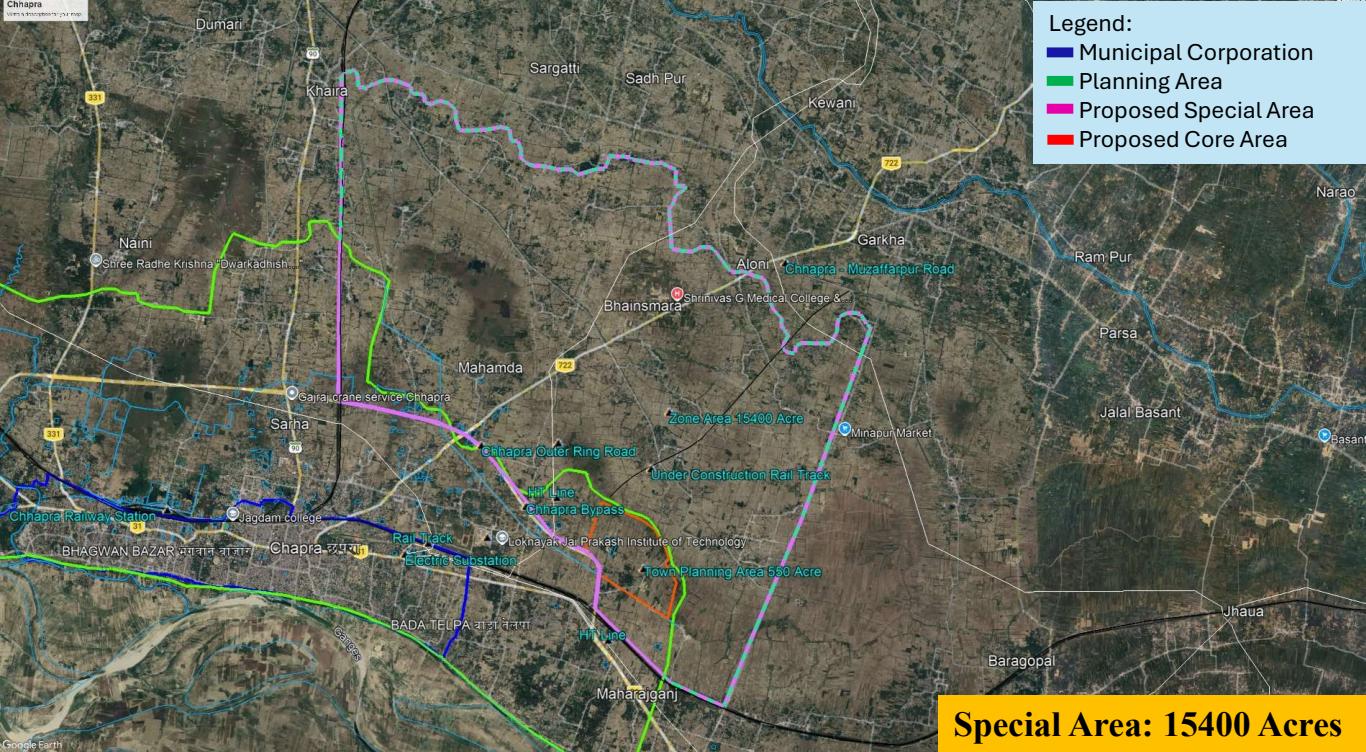

Special Area and Core Area Identification – Chapra

अनुलग्नक -9

Core Area Location	
Distance from Main City's Boundary	1.5 KM
Distance from CBD	7.5 Km (Gudri Bazaar)
Railway Station	8 km from Chhapra Station
Airport	35KM (Pr. Sonepur Airport)

Special Area Location	
North	Garkha/Khaira
South	Chhapra Bypass/ Chhapra Dighwara-Railway Line
East	Garkha-Chirand Road
West	Chhapra-Marhaura Rail Line

Special Area Selection Criteria/Potential:

- Within proposed extension of Chhapra Planning Area
- Near Jai Prakash University
- Near New Govt. Medical College and Hospital
- Chhapra Bypass
- Chhapra-Muzaffarpur (NH 722)
- Near Veer Kunwar Singh Setu (connecting Arrah and South Bihar)

Core Area Criteria:

- Near Jai Prakash University,
- Near Govt. Medical College and Hospital
- Chhapra Bypass