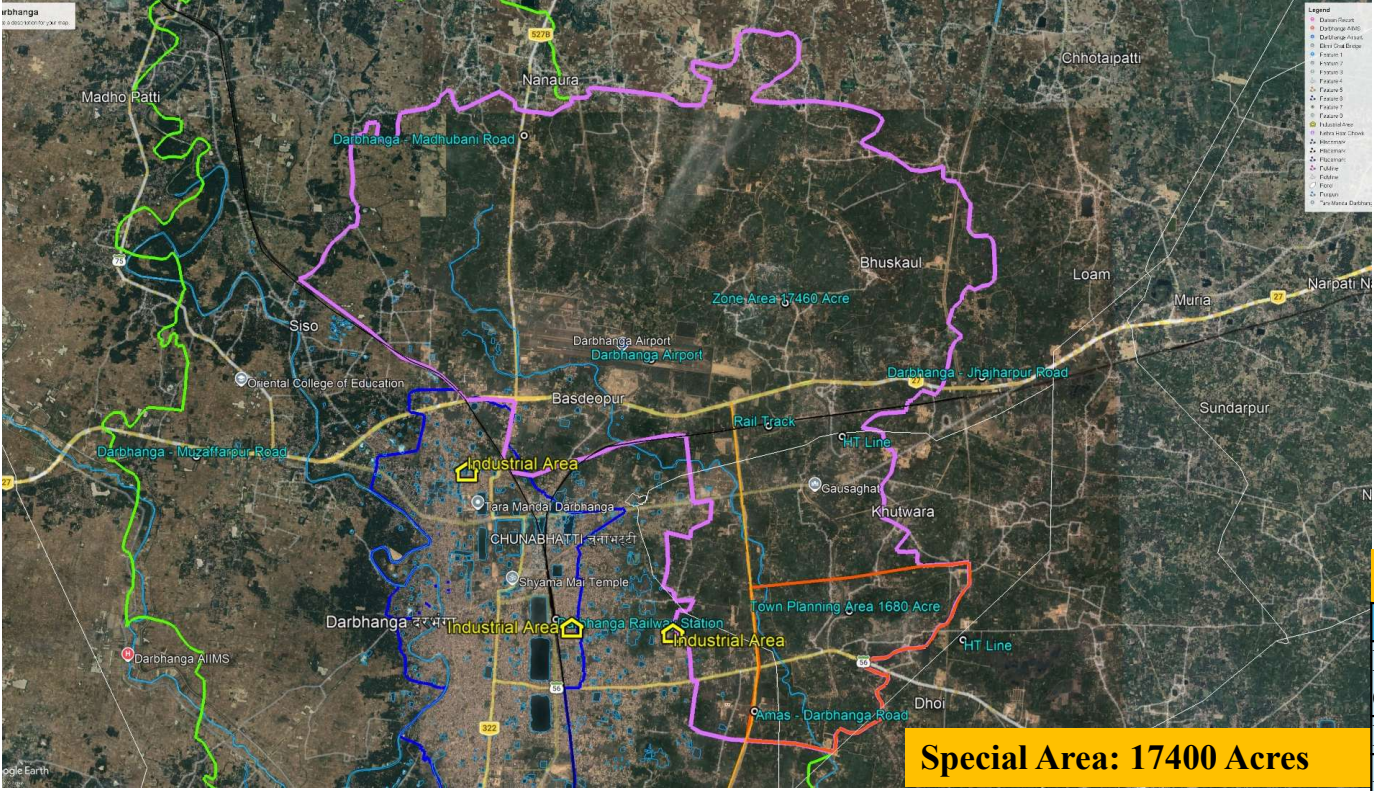

Special Area and Core Area Identification – Darbhanga

अनुलग्नक -4

Core Area: 1600 Acres

Core Area Location	
Distance from Main City's Boundary	3.5 KM
Distance from CBD	10 Km
Railway Station	4.5 km from Darbhanga Railway Station
Airport	1.5 KM
Special Area Location	
North	Planning Area/ Barahi
South	Dhoi
East	Planning Area/Bhushkol
West	Darbhanga Town/ Siso

Legend:

- Municipal Corporation
- Planning Area
- Proposed Special Area
- Proposed Core Area

Special Area Selection Criteria/Potential:

- Within Planning Area
- Darbhanga Airport
- Amas Darbhanga Expressway
- Adjacent to ULB

Core Area Criteria:

- At Junction of Amas Darbhanga Expressway
- Darbhanga- Sakri Road

Special Area: 17400 Acres