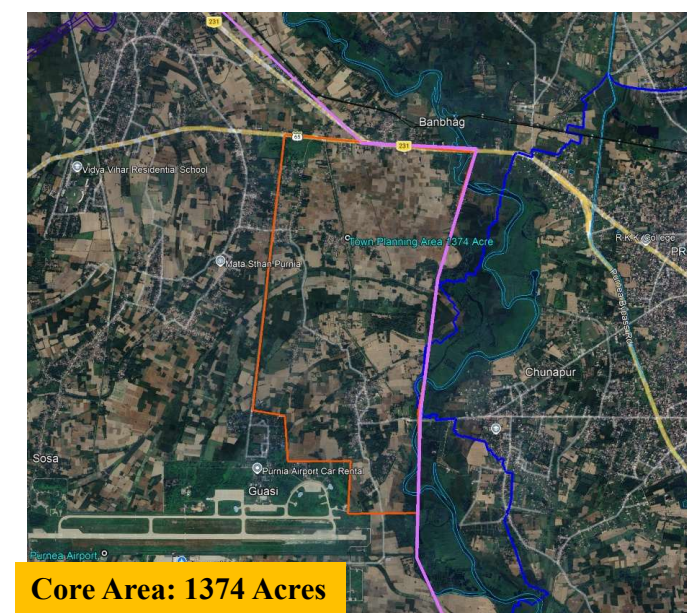

Special Area and Core Area Identification – Purnea

अनुलग्नक –6

Legend:

- Blue line: Municipal Corporation
- Green line: Planning Area
- Pink line: Proposed Special Area
- Red line: Proposed Core Area

Special Area Selection Criteria/Potential:

- Within Planning Area
- Purnea Airport
- Patna Purnea Expressway
- Adjacent to Purnea City ULB

Core Area Criteria:

- Purnea Airport
- Near Patna Purnea Expressway
- Close to Purnea City

Special Area Location	
Distance from Main City's Boundary	Adjacent to ULB Boundary
Distance from CBD	8 Km (Gulabbagh)
Railway Station	9 km from Purnea Station
Airport	1 KM (Purnea Airport)
Special Area Location	
North	Patna-Purnea Expressway/ Water Channel/ Railway line
South	Planning Area/ Gangaily
East	Water Channel
West	Planning Area / Rahua