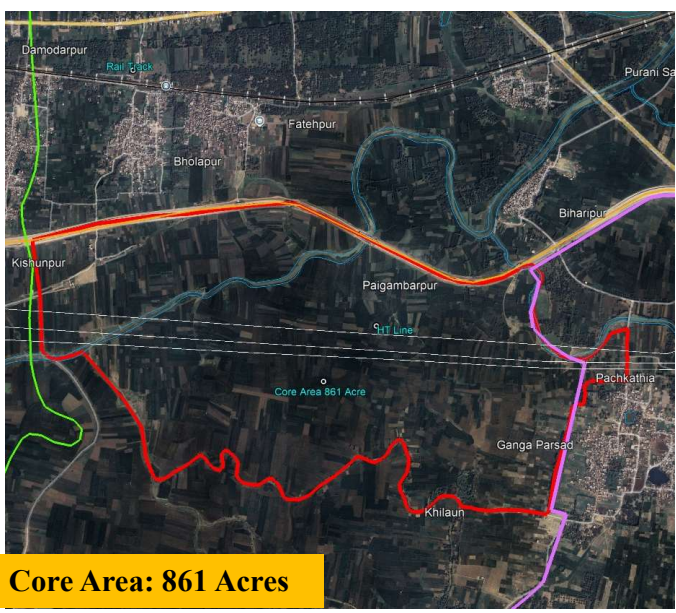

Core Area: 861 Acres

Legend:

- Blue line: Municipal Corporation
- Green line: Planning Area
- Pink line: Proposed Special Area
- Red line: Proposed Core Area

Special Area Selection Criteria/Potential:

- Low plantation (Mango Orchard)
- Ganga Path
- Pirpainti-Bhagalpur-Mokama-Patna Road

Core Area Criteria:

- Pirpainti-Bhagalpur-Mokama-Patna Road
- Near Nathnagar (Bhagalpur Silk region)

Special Area Location	
Distance from Main City's Boundary	4 KM
Distance from CBD	12 Km (Adampur)
Railway Station	10 km from Bhagalpur Station
Airport	18 KM (Pr. Sultanganj Airport)
Special Area Location	
North	Ganga Path
South	Pachrukhi
East	Champanala
West	Shahkund- Akbarnagar Road