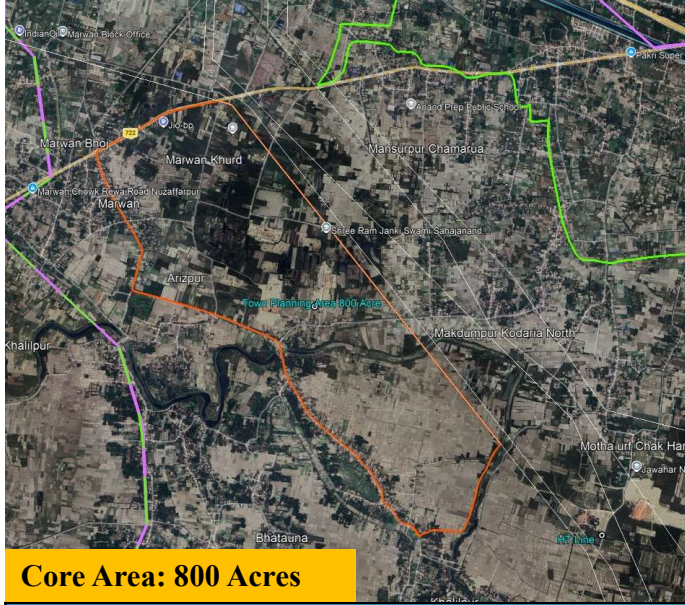

Core Area: 800 Acres

Core Area Location

Distance from Main City's Boundary	5 KM
Distance from CBD	10 Km
Railway Station	10 km from Muzaffarpur Railway Station
Airport	1.5 KM

Special Area Location

North	Panapur/ Near Kanti ULB
South	Dubiahi/Turki
East	New Bypass
West	Marwan

1. **Legend:**
2. Municipal Corporation
   - Planning Area
   - Proposed Special Area
   - Proposed Core Area

1. **Special Area Selection Criteria/Potential:**
2. Near Muzaffarpur Airport
   - Adjoining New Bypass
   - Strategic Regional Connectivity.
   - Minimum Trees (Orchard))

1. **Core Area Criteria:**
2. Patna Chhapra Highway (Rewa Road)
   - Less Habitation